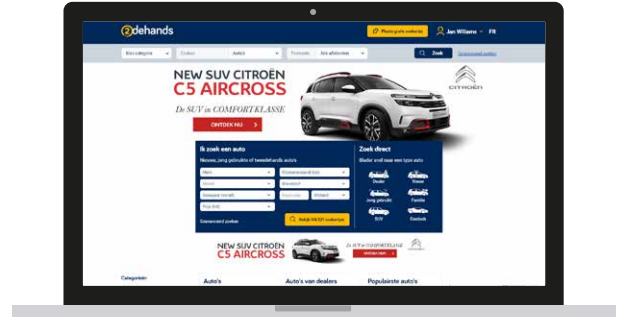

Masthead Cars Homepage

Masthead

Dimensions

Please deliver all formats

960 x 240 (static image only)

1440 x 360 (static image only)

1920 x 480 (static image only)

728 x 90 (will be shown just below the Masthead)