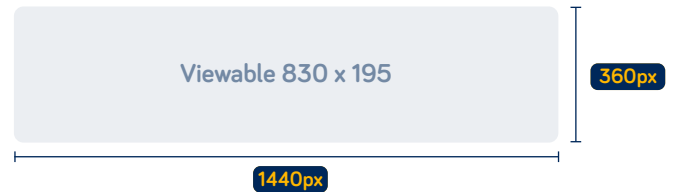

Masthead Cars Homepage

Masthead

Dimensions

Please deliver all formats

960 x 240 (static image only)

1440 x 360 (static image only)

1920 x 480 (static image only)

728 x 90 (will be shown just below the Masthead)

960 x 240px

Make sure the call to action or message is shown within these borders.

The white overlay displays the size on which your message is always visible on each resolution.

1440 x 360px

Make sure the call to action or message is shown within these borders.

The white overlay displays the size on which your message is always visible on each resolution.

1920 x 265px

Make sure the call to action or message is shown within these borders.

The white overlay displays the size on which your message is always visible on each resolution.