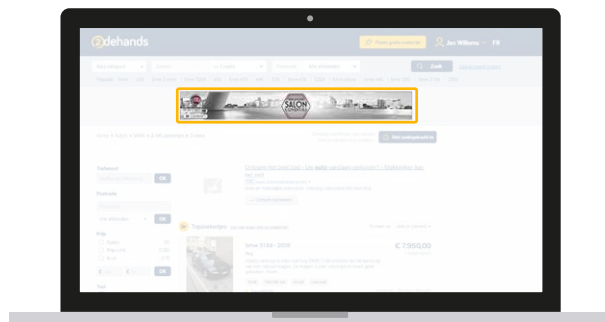

**Valérie Hens**

Account Manager
valerie@2dehands.be
+32 477 31 36 95

**Jan Willems**

Demand Specialist
jan@2dehands.be
+32 473 79 41 18

Standard IAB

Leaderboard

Dimensions	728x90 px
Max. initial load	100kb
Filetype	.jpg, .gif of HTML5
Device	Desktop + Tablet

Medium Rectangle

Dimensions	300x250 px
Max. initial load	100kb
Filetype	.jpg, .gif of HTML5
Device	Desktop + Tablet + Mobile

- For HTML5 campaigns, we use Weborama expertise.
- Deadline for delivering material is 3 days before start date.
- Please deliver material to adops@2dehands.be.

Skyscraper

Dimensions	120x600px or 160x600px
Max. initial load	100kb
Filetype	.jpg, .gif of HTML5
Device	Desktop + Tablet

Mobile banner

Dimensions	300x50 px
Max. initial load	100kb
Filetype	.jpg, .gif of HTML5
Device	Mobile