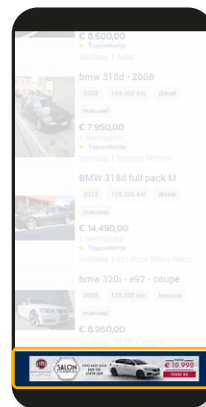

Medium Rectangle

Dimensions	300x250 px
Max. initial load	100kb
Filetype	.jpg, .gif of HTML5
Device	Desktop + Tablet + Mobile

- For HTML5 campaigns, we use Weborama expertise.
- Deadline for delivering material is 3 days before start date.
- Please deliver material to adops@2dehands.be.

Skyscraper

Dimensions	120x600px or 160x600px
Max. initial load	100kb
Filetype	.jpg, .gif of HTML5
Device	Desktop + Tablet

Mobile banner

Dimensions	300x50 px
Max. initial load	100kb
Filetype	.jpg, .gif of HTML5
Device	Mobile